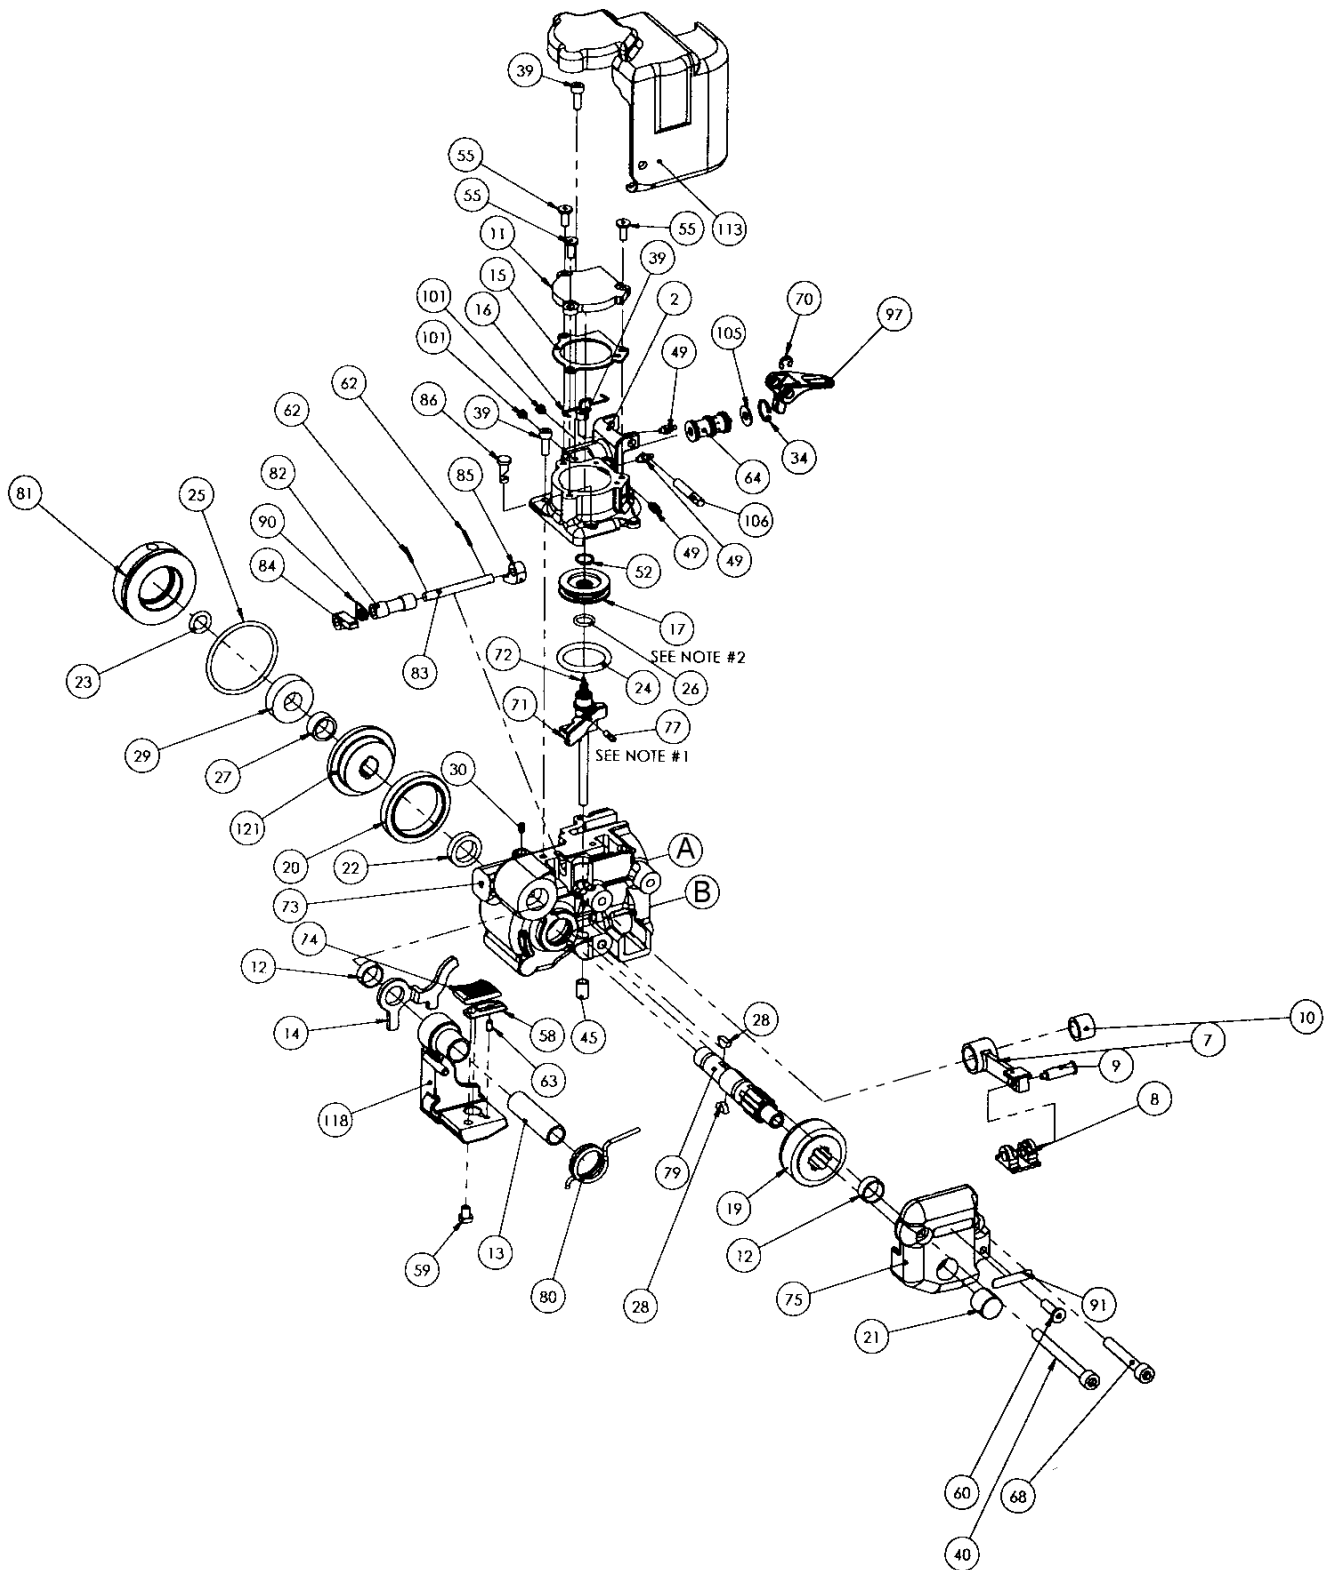

<u>Key</u>	<u>Qty</u>	<u>Part No.</u>	<u>Description</u>
101	3	428530	PLUG
102	1	429408	WELD BUTTON(MACH)
103	1	429410	AIR FITTING
104	2	428053	EA-LB20-SLOT
105	1	429192	RETAINING WASHER
106	1	429193	PIVOT PIN
107	1	429457	ECCENTRIC SHAFT
108	1	429556	STOP PIN
109	2	429425	DELTRIN WASHER
110	1	429431	DELTRIN WASHER
111	1	428991	CUTTER INSERT
112	1	429454	BRAKE WHEEL ASSEM.
113	1	429561	HOUSING ASSEMBLY
114	1	429474	CUTTER COVER PLATE
115	1	429545	SPACER
116	1	429317	VALVE ASSEM.
117	1	429409	BUTTON STOP
118	1	428501	TENSIONER FOOT
119	1	429613	DRIVE BELT
120	1	429611	PULLEY ASSEMBLY
121	1	429449	SPIROID GEAR (14.33:1)
123	4	429411	ET-20 AIR FITTING
124	1	429436	<u>SIGNAL AIR LINE (7.608) WHITE</u>
125	1	429497	<u>AIRLINE #1 (1.75") BLACK</u>
126	2	429487	<u>AIRLINE #2 (.625") DARK GREEN</u>
127	1	429446	<u>AIRLINE #3 (.75") GRAY</u>
128	1	429494	<u>AIRLINE #4 (1.25") ORANGE</u>
129	1	429486	<u>AIRLINE #5 (1.1") CLEAR</u>
130	1	429490	<u>AIRLINE #6 (1.5") YELLOW</u>
131	1	429489	<u>AIRLINE #7 (2.5") BROWN</u>
132	1	429496	<u>AIRLINE #8 (1.6") PURPLE</u>
133	1	429492	<u>AIRLINE #9 (2.4") PINK</u>
134	1	429495	<u>AIRLINE #10 (3.0") LIGHT GREEN</u>
135	1	429493	<u>AIRLINE #11 (7.5") BLUE</u>
136	1	429447	<u>AIRLINE #12 (7.25") RED</u>
138	1	429596	PIGTAIL ASSEMBLY (OPTIONAL)

- When ordering parts please indicate tool model, part number and description.
- Recommended spare parts are underlined and should be stocked.
- Common hardware parts can be obtained at any local hardware supply.

Notes:

1. Secure Key #122 with Loc-Tite #565 thread sealant or equivalent.
2. Key 17 (p/n 429414) must be installed with deeper counterbore facing upwards.
3. Secure Key #96 to Key #1 with Loc-Tite #565 thread sealant or equivalent.
4. Secure Key #41 with Loc-Tite #242 (Blue) thread sealant or equivalent. Do not over tighten screws. Cutter insert holder (Key #3) must move freely after assembly.

⚠ WARNING

Inspect all parts daily and replace them if they are worn or broken. Failure to do this can affect a product's operation and could result in serious personal injury.